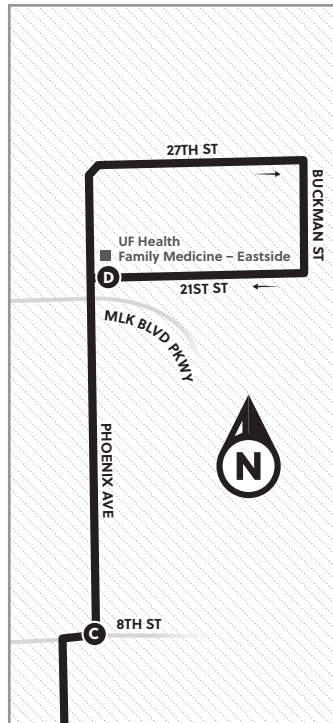

JACKSONVILLE TRANSPORTATION AUTHORITY

Effective August 26, 2024 / Effective el 26 de agosto de 2024

A. Philip Randolph

11

Destinations

Destinos

- ▶ 121 Financial Ballpark
- ▶ A. Philip Randolph Heritage Park
- ▶ JRTC at LaVilla
- ▶ Kids Hope Alliance
- ▶ Metropolitan Park
- ▶ TIAA Bank Field
- ▶ UF Health Family Medicine – Eastside
- ▶ VyStar Veterans Memorial Arena

ReadiRide Zones

Zonas de ReadiRide

Northside | Talleyrand | Woodstock

jtafla.com

(904) 630-3100

Monday to Sunday service / Servicio de lunes a domingo

LEGEND
CLAVE DEL MAPA

 11

 **Timepoint**
 Punto de tiempo

 **ReadiRide Zone**
 Zona ReadiRide

Letters on the map correspond to letters on the schedules.
 Las letras en el mapa corresponden a letras en los horarios.