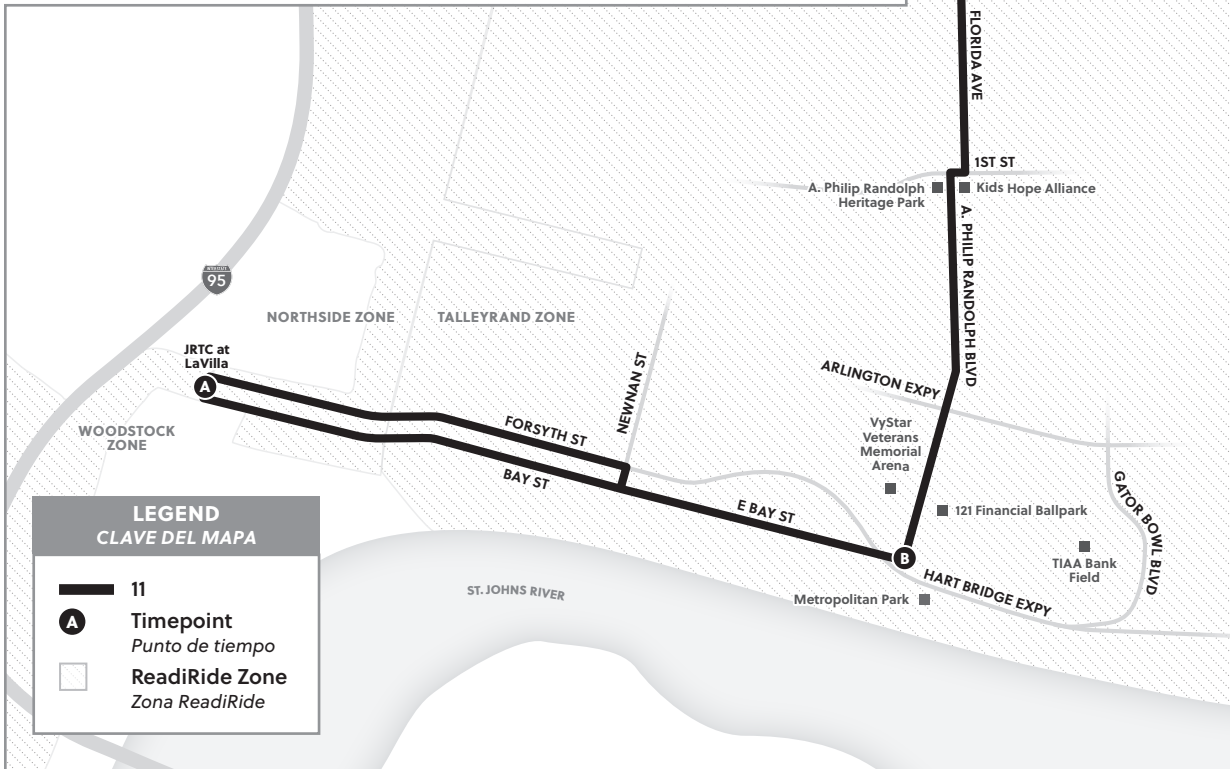

JACKSONVILLE TRANSPORTATION AUTHORITY

Effective August 26, 2024 / Effective el 26 de agosto de 2024

A. Philip Randolph

11

Destinations

Destinos

- ▶ 121 Financial Ballpark
- ▶ A. Philip Randolph Heritage Park
- ▶ JRTC at LaVilla
- ▶ Kids Hope Alliance
- ▶ Metropolitan Park
- ▶ TIAA Bank Field
- ▶ UF Health Family Medicine – Eastside
- ▶ VyStar Veterans Memorial Arena

ReadiRide Zones

Zonas de ReadiRide

Northside | Talleyrand | Woodstock

jtafla.com

(904) 630-3100

Monday to Sunday service / Servicio de lunes a domingo

LEGEND
CLAVE DEL MAPA

 11

 **Timepoint**
 Punto de tiempo

 **ReadiRide Zone**
 Zona ReadiRide

Letters on the map correspond to letters on the schedules.
 Las letras en el mapa corresponden a letras en los horarios.