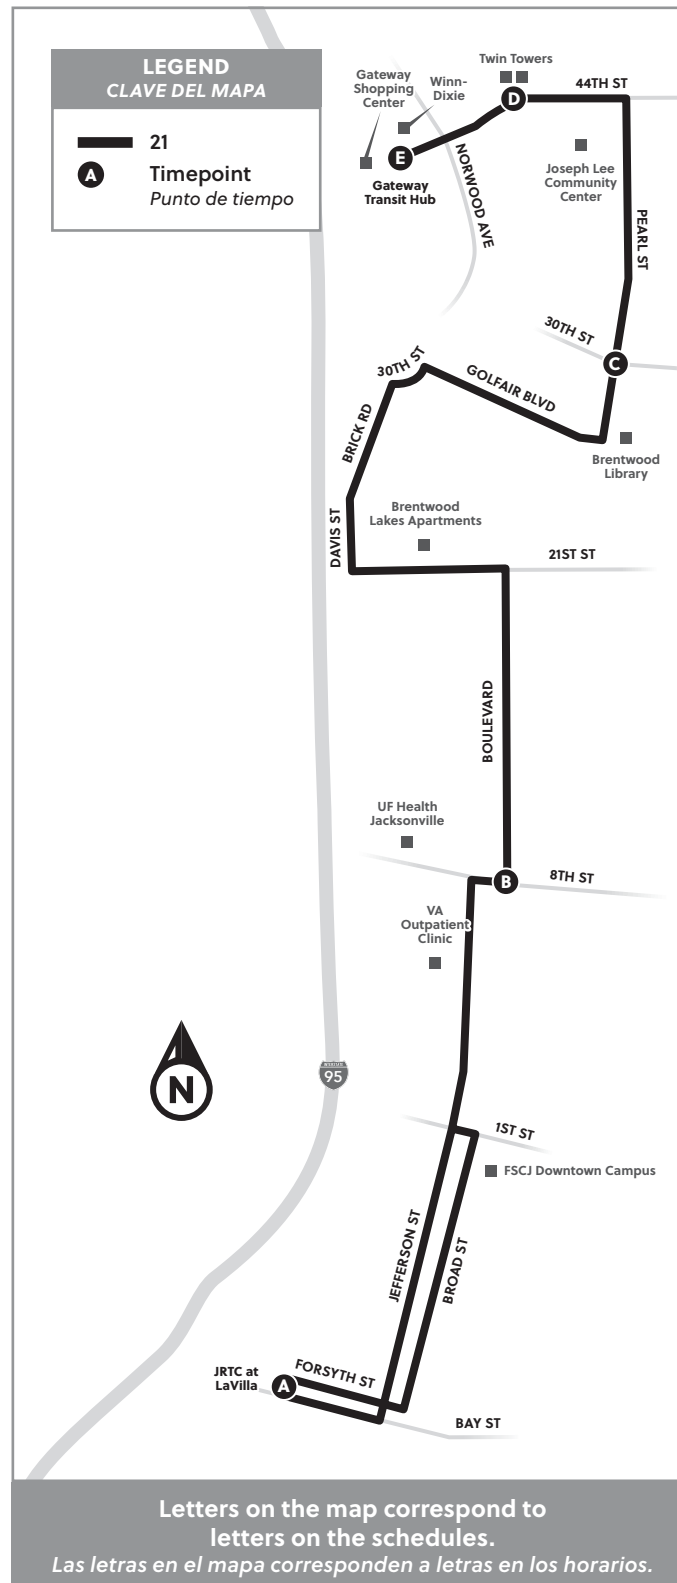

Let Us Help You Dejanos Ayudarte

JTA Customer Service JTA Servicio al Cliente

(904) 630-3100

Florida Relay 711 or (800) 955-8771

Monday - Friday 5:30 a.m. - 8:30 p.m.
Lunes - Viernes

Saturday 8 a.m. - 5 p.m.
Sábado

Sunday Closed
Domingo Cerrado

Lost and Found Artículos Perdidos

(904) 630-3189

100 LaVilla Center Drive
Jacksonville, FL 32204

Monday - Friday 8 a.m. - 5 p.m.
Lunes - Viernes

Saturday - Sunday Closed
Sábado - Domingo Cerrado

Administrative Headquarters Sede Administrativa

100 LaVilla Center Drive
Jacksonville, FL 32204

Website Sitio web

jtafla.com

ReadiRide

jtafla.com/readiride

(904) 265-6999

If you see something unsafe,
call **844-SAFE-JTA**.

Si ve algo que es inseguro, favor
de llamar al **844-SAFE-JTA**.

© 2024 Jacksonville Transportation Authority.
All rights reserved. BUS-24048.

JACKSONVILLE TRANSPORTATION AUTHORITY

Effective June 10, 2024 / Effective el 10 de Junio de 2024