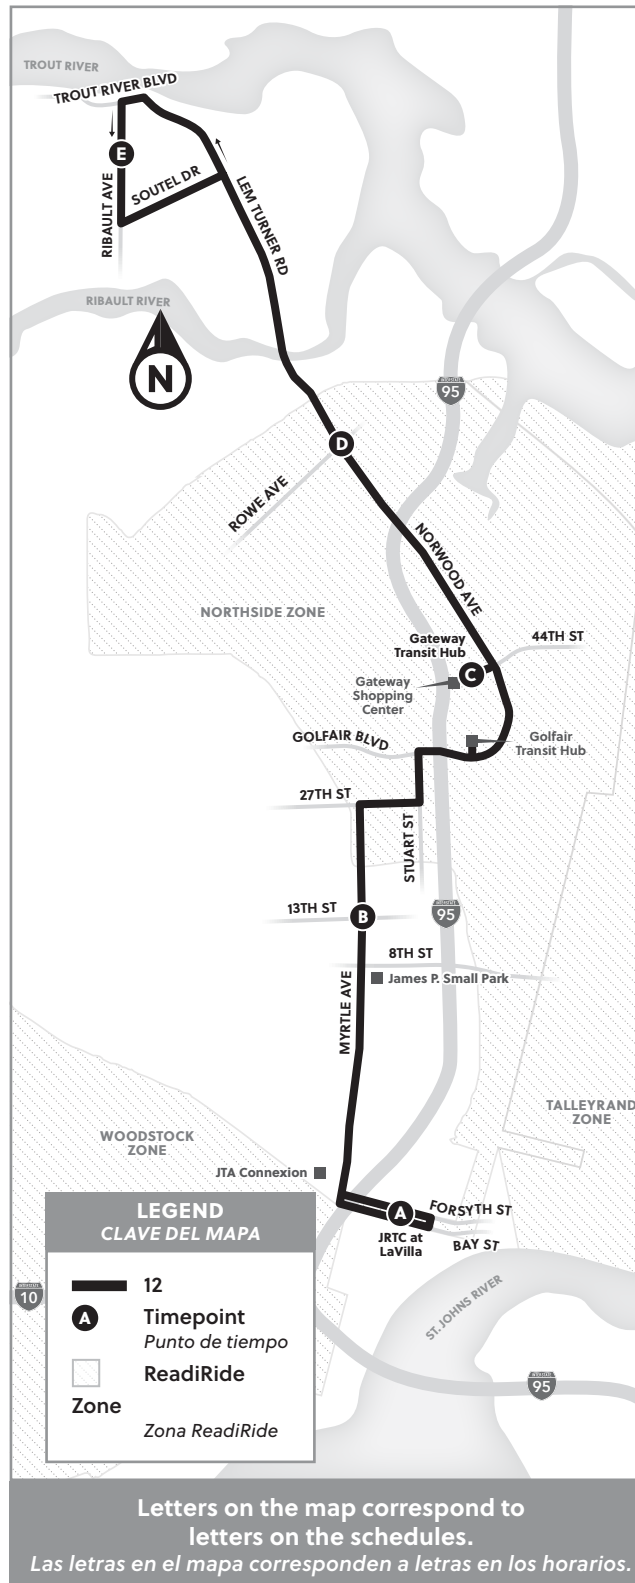

Let Us Help You Dejanos Ayudarte

JTA Customer Service JTA Servicio al Cliente

(904) 630-3100

Florida Relay 711 or (800) 955-8771

Monday - Friday 5:30 a.m. - 8:30 p.m.
Lunes - Viernes

Saturday 8 a.m. - 5 p.m.
Sábado

Sunday Closed
Domingo Cerrado

Lost and Found Articulos Perdidos

(904) 630-3189

100 LaVilla Center Drive
Jacksonville, FL 32204

Monday - Friday 8 a.m. - 5 p.m.
Lunes - Viernes

Saturday - Sunday Closed
Sábado - Domingo Cerrado

Administrative Headquarters Sede Administrativa

100 LaVilla Center Drive
Jacksonville, FL 32204

Website Sitio web

jtafla.com

ReadiRide

jtafla.com/readiride

(904) 265-6999

If you see something unsafe,
call **844-SAFE-JTA**.

Si ve algo que es inseguro, favor
de llamar al **844-SAFE-JTA**.

Letters on the map correspond to letters on the schedules.
Las letras en el mapa corresponden a letras en los horarios.

JACKSONVILLE TRANSPORTATION AUTHORITY

Effective January 27, 2025 / A partir del 27 de enero de 2025