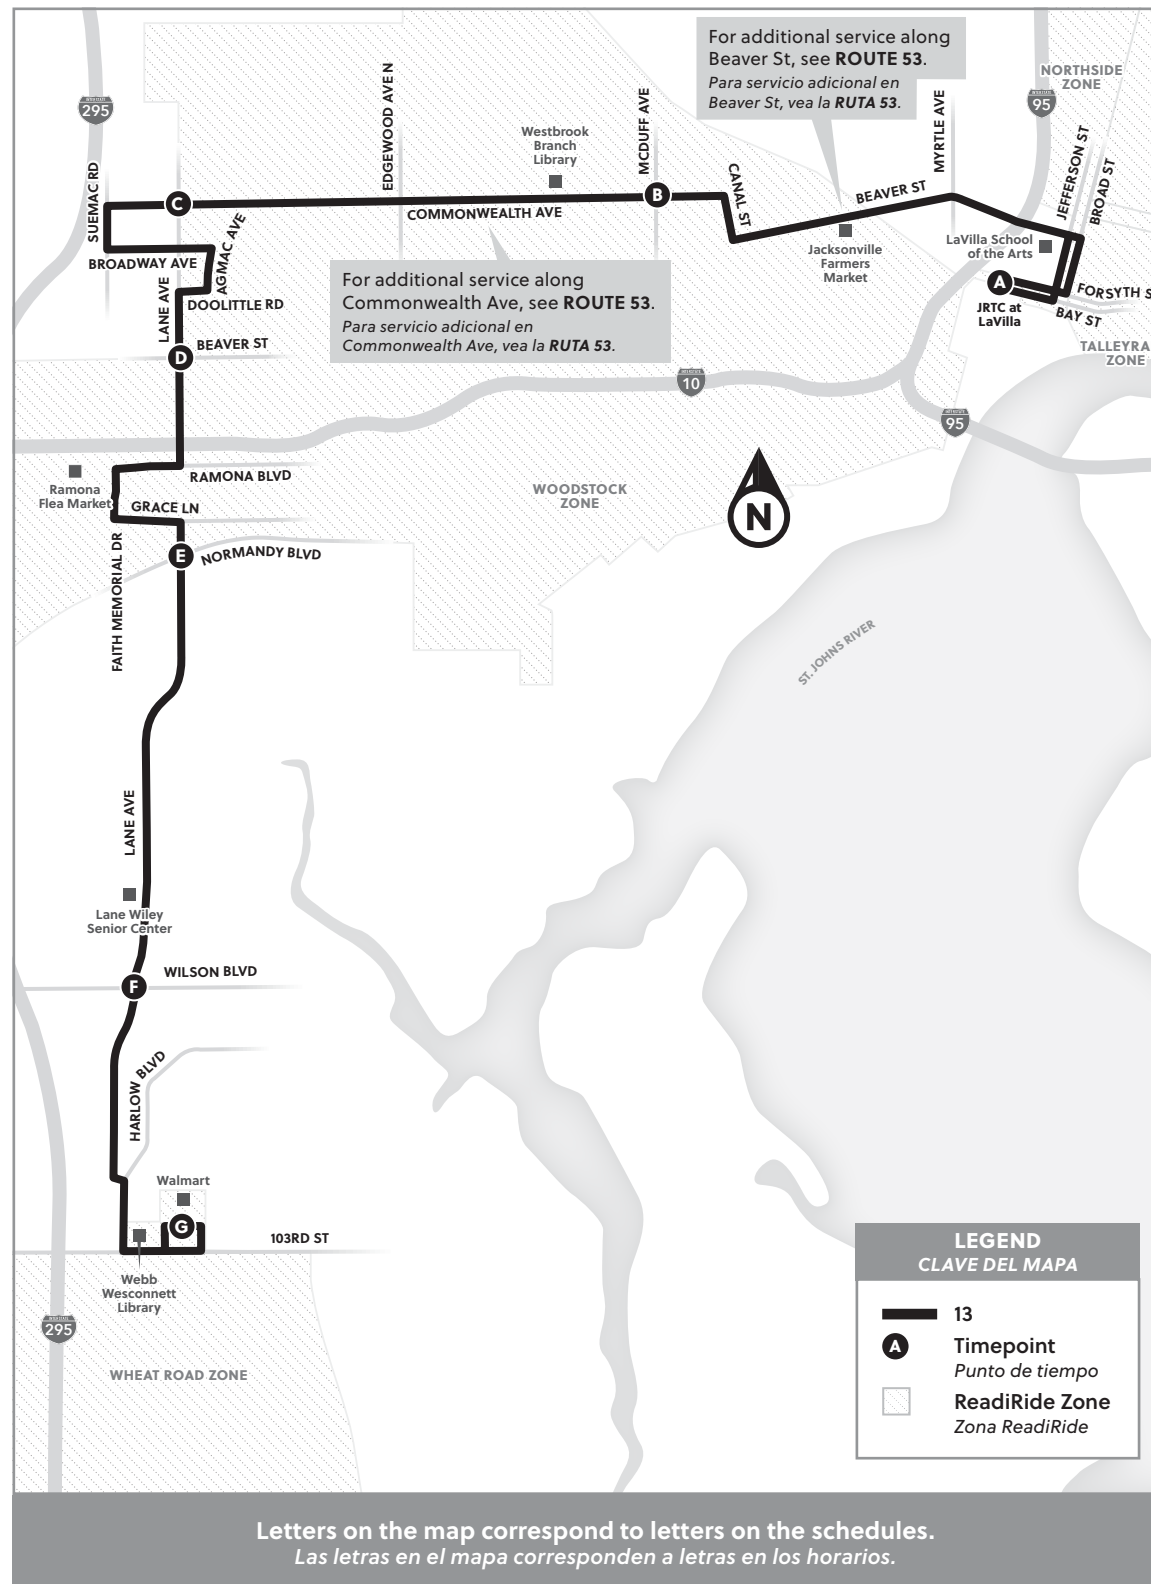

Si ve algo que es inseguro, favor
de llamar al **844-SAFE-JTA**.

© 2025 Jacksonville Transportation Authority.
All rights reserved. BUS-24071.

Letters on the map correspond to letters on the schedules.
Las letras en el mapa corresponden a letras en los horarios.

JACKSONVILLE TRANSPORTATION AUTHORITY

Effective January 27, 2025 / A partir del 27 de enero de 2025

Commonwealth / Lane

13

Destinations Destinos

- ▶ Jacksonville Farmers Market
- ▶ JRTC at LaVilla
- ▶ Lane Wiley Senior Center
- ▶ LaVilla School of the Arts
- ▶ Ramona Flea Market
- ▶ Walmart (103rd St)
- ▶ Webb Wesconnett Library
- ▶ Westbrook Branch Library