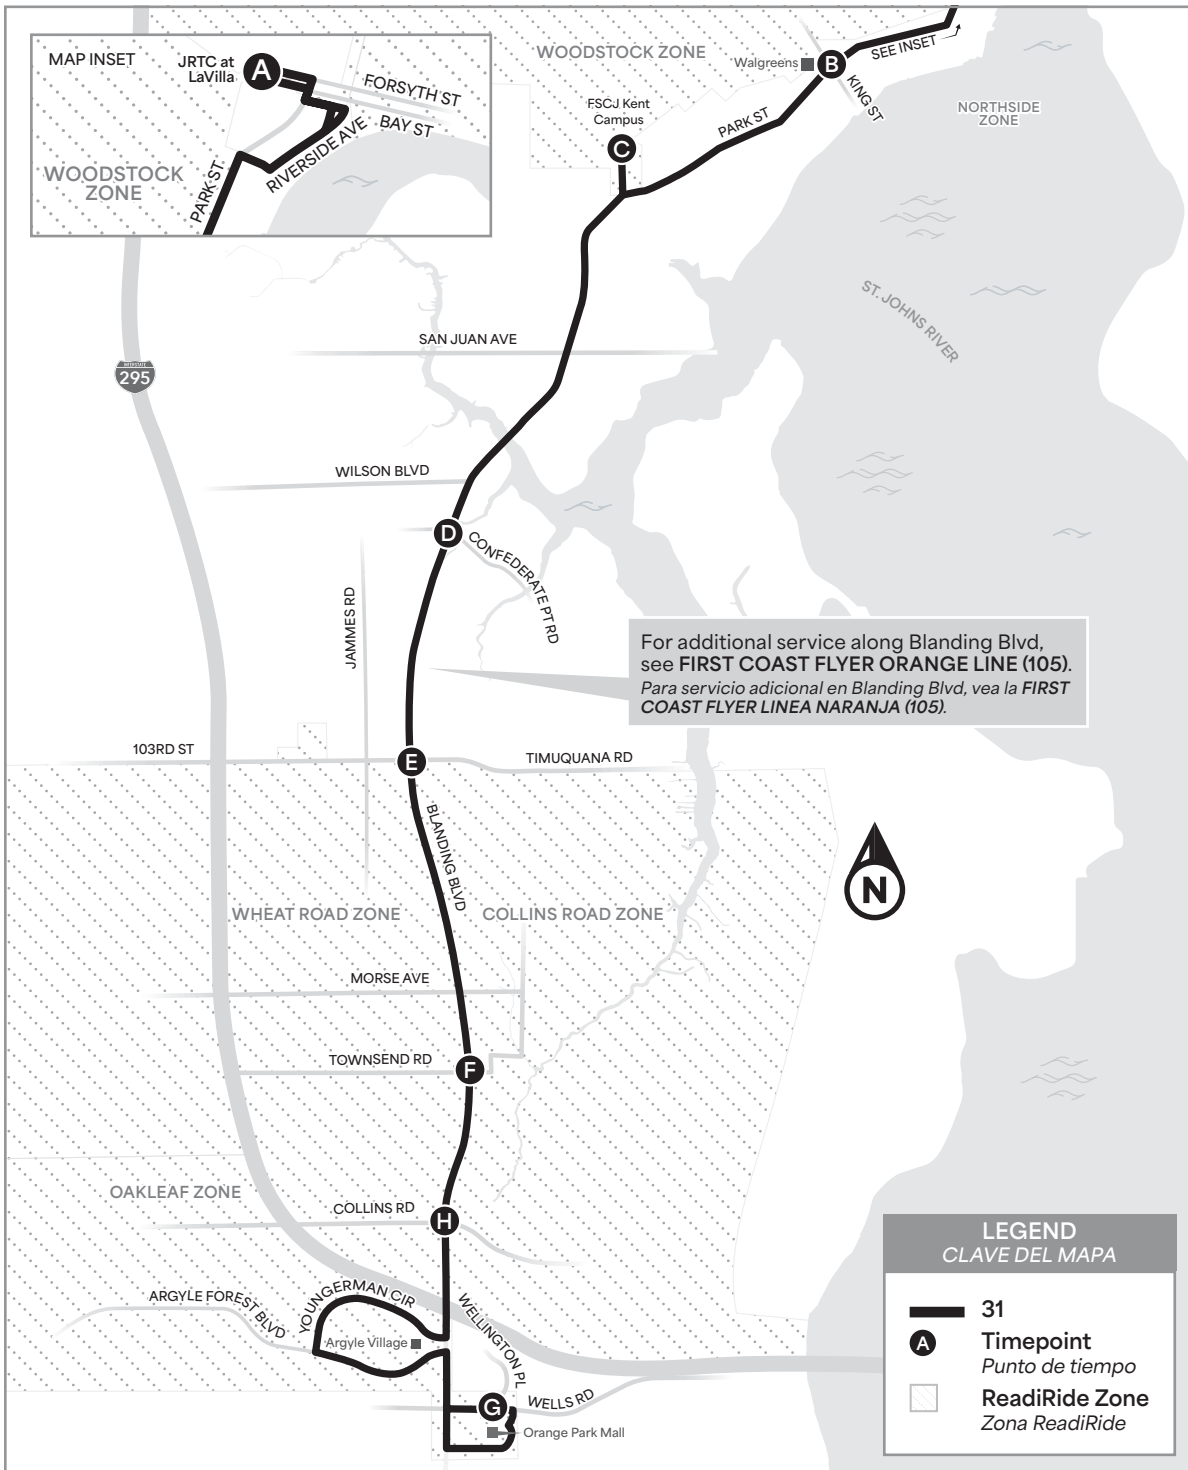

Letters on the map correspond to letters on the schedules.
Las letras en el mapa corresponden a letras en los horarios.