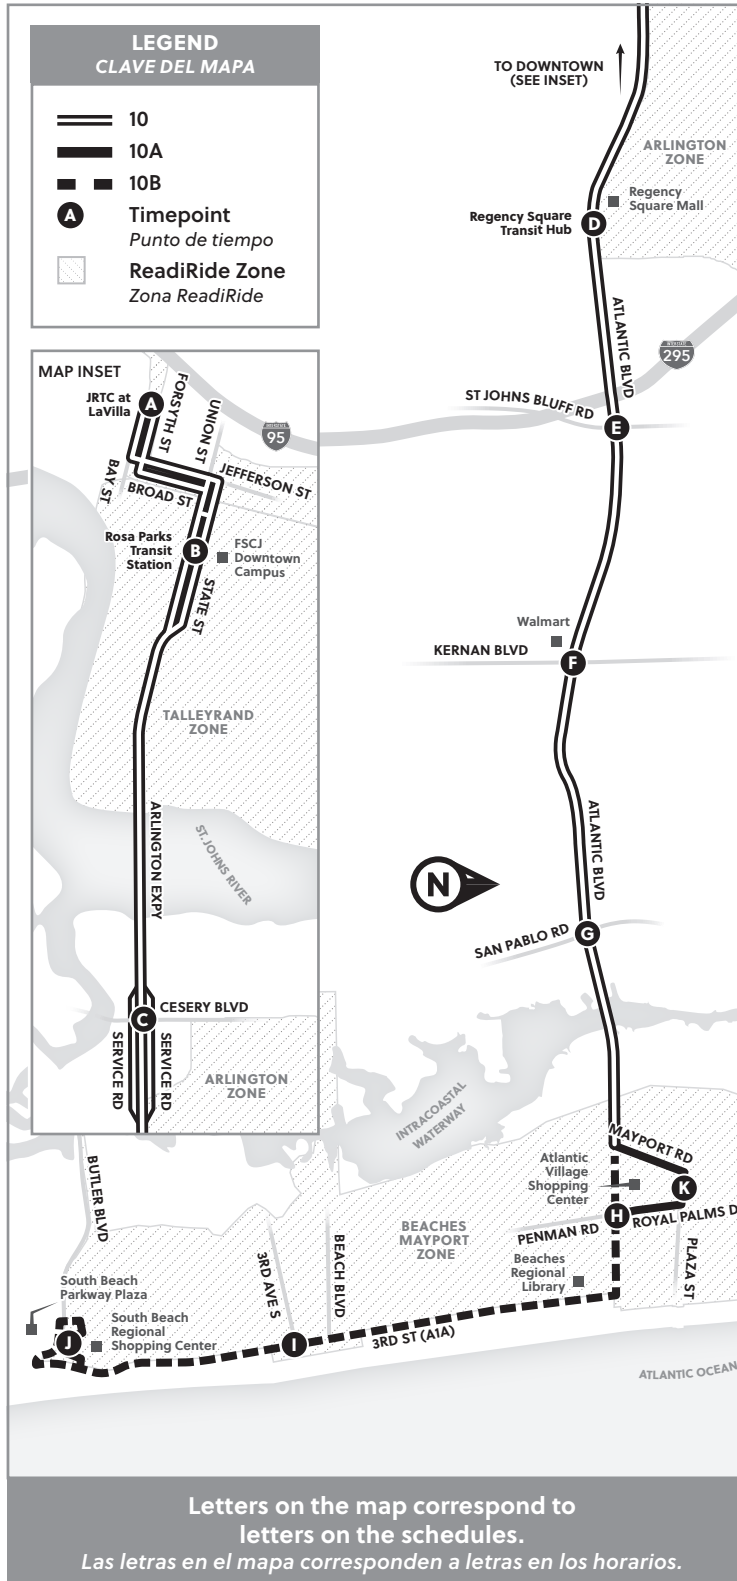

Let Us Help You Dejanos Ayudarte

JTA Customer Service
JTA Servicio al Cliente

(904) 630-3100

Florida Relay 711 or **(800) 955-8771**

Monday - Friday 5:30 a.m. - 8:30 p.m.
Lunes - Viernes

Saturday 8 a.m. - 5 p.m.
Sábado

Sunday Closed
Domingo Cerrado

Administrative Headquarters
Sede Administrativa

100 LaVilla Center Drive
Jacksonville, FL 32204

Lost and Found
Artículos Perdidos

(904) 630-3189

100 LaVilla Center Drive
Jacksonville, FL 32204

Monday - Friday 8 a.m. - 5 p.m.
Lunes - Viernes

Saturday - Sunday Closed
Sábado - Domingo Cerrado

Website **ReadiRide**
Sitio web jtafla.com/readiride
jtafla.com **(904) 265-6999**

© 2024 Jacksonville Transportation Authority.
All rights reserved. BUS-24057.

Letters on the map correspond to letters on the schedules.
Las letras en el mapa corresponden a letras en los horarios.

Effective August 26, 2024 / Effective el 26 de agosto de 2024