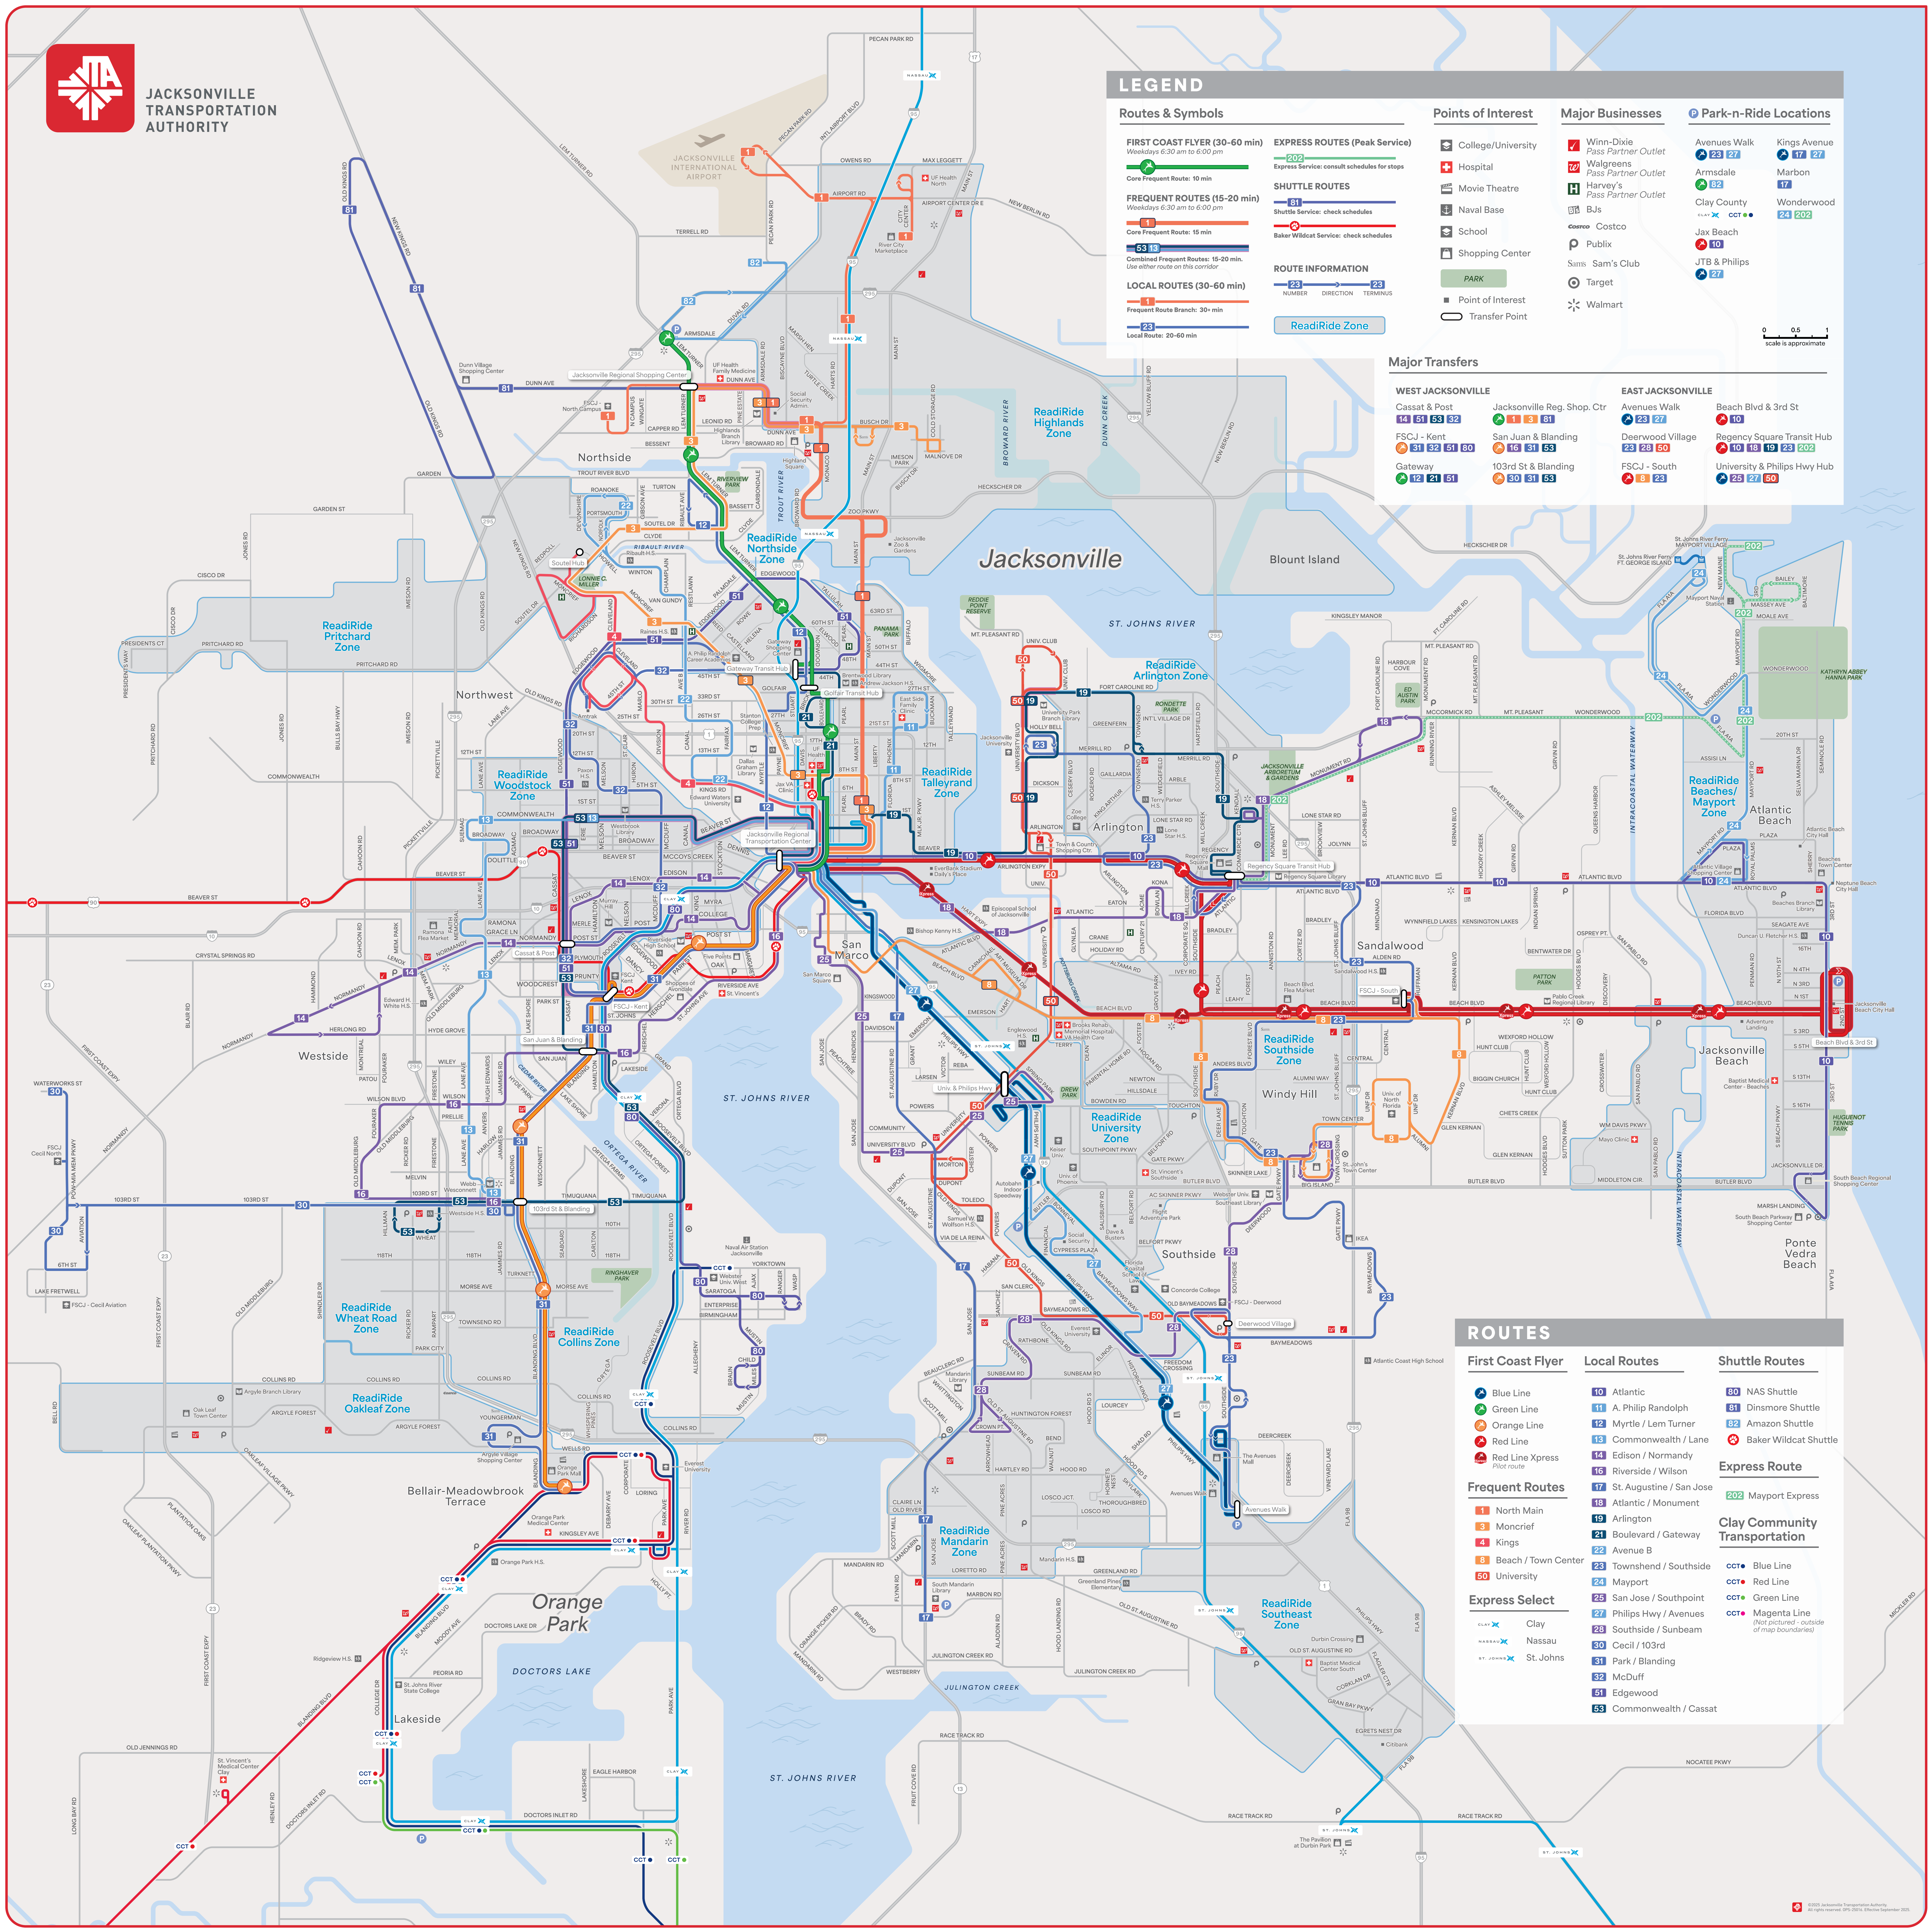

LEGEND

Routes & Symbols

- **FIRST COAST FLYER (30-60 min)**
  Weekdays 6:30 am to 6:00 pm
  Core Frequent Route: 10 min
- **FREQUENT ROUTES (15-20 min)**
  Weekdays 6:30 am to 6:00 pm
  Core Frequent Route: 15 min
- **LOCAL ROUTES (30-60 min)**
  Frequent Route Branch: 30+ min
  Local Route: 20-60 min

- **EXPRESS ROUTES (Peak Service)**
  Express Service: consult schedules for stops
- **SHUTTLE ROUTES**
  Shuttle Service: check schedules
  Baker Wildcat Service: check schedules

- **ROUTE INFORMATION**
  NUMBER DIRECTION TERMINUS
- ReadiRide Zone

Points of Interest

- College/University
- Hospital
- Movie Theatre
- Naval Base
- School
- Shopping Center
- PARK
- Point of Interest
- Transfer Point

Major Businesses

- Winn-Dixie Pass Partner Outlet
- Walgreens Pass Partner Outlet
- Harvey's Pass Partner Outlet
- BJs
- Costco
- Publix
- Sam's Sam's Club
- Target
- Walmart

Park-n-Ride Locations

- Avenues Walk
- Armsdale
- Clay County
- Jax Beach
- JTB & Philips
- Kings Avenue
- Marbon
- Wonderwood

0 0.5 1
scale is approximate

Major Transfers

WEST JACKSONVILLE

- Cassat & Post
- FSCJ - Kent
- Gateway
- 103rd St & Blanding
- 12 21 51

JACKSONVILLE

- Jacksonville Reg. Shop. Ctr
- San Juan & Blanding
- 15 31 53
- 103rd St & Blanding
- 30 31 53

EAST JACKSONVILLE

ROUTES

First Coast Flyer - Blue Line - Green Line - Orange Line - Red Line - Red Line Express Pilot route Frequent Routes 1 North Main 3 Moncrief 4 Kings 8 Beach / Town Center 50 University Express Select - Clay - Nassau - St. Johns	Local Routes 10 Atlantic 11 A. Philip Randolph 12 Myrtle / Lem Turner 13 Commonwealth / Lane 14 Edison / Normandy 16 Riverside / Wilson 17 St. Augustine / San Jose 18 Atlantic / Monument 19 Arlington 21 Boulevard / Gateway 22 Avenue B 23 Townshend / Southside 24 Mayport 25 San Jose / Southpoint 27 Philips Hwy / Avenues 28 Southside / Sunbeam 30 Cecil / 103rd 31 Park / Blanding 32 McDuff 51 Edgewood 53 Commonwealth / Cassat	Shuttle Routes 80 NAS Shuttle 81 Dinsmore Shuttle 82 Amazon Shuttle 83 Baker Wildcat Shuttle Express Route 202 Mayport Express Clay Community Transportation - cct Blue Line - cct Red Line - cct Green Line - cct Magenta Line (Not pictured - outside of map boundaries)