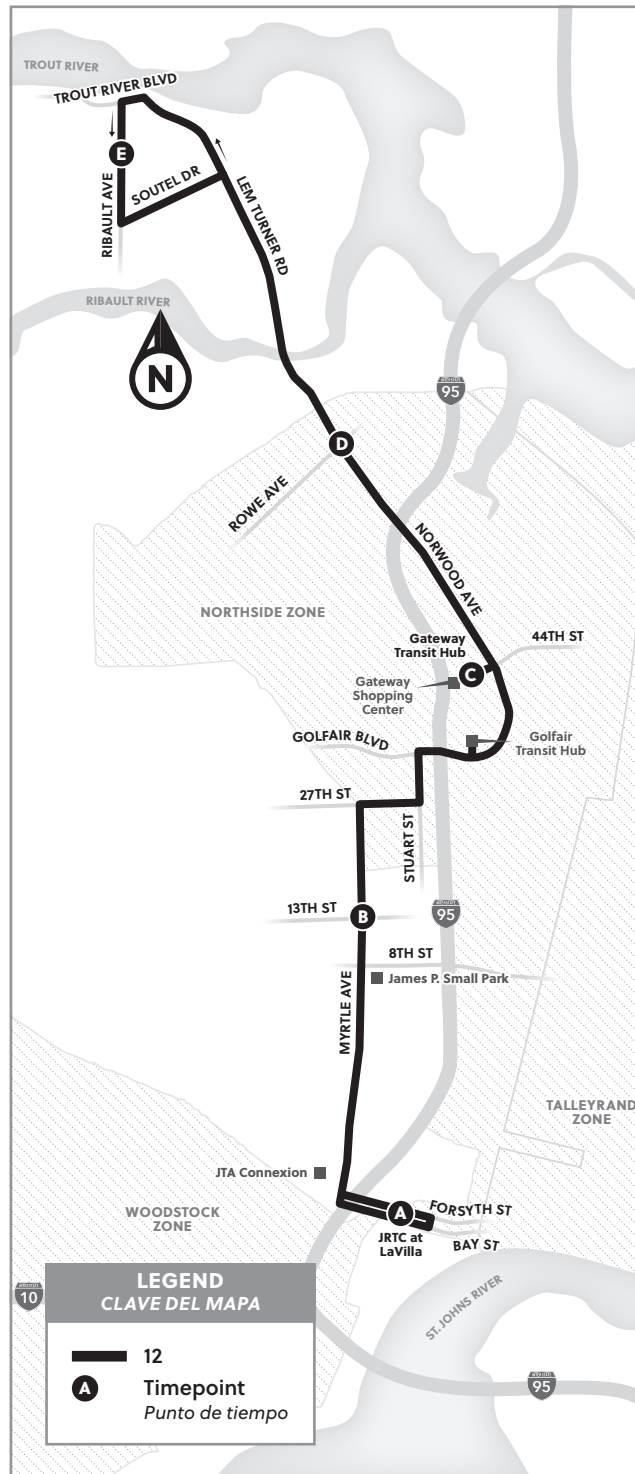

Let Us Help You Dejanos Ayudarte

JTA Customer Service JTA Servicio al Cliente

(904) 630-3100

Florida Relay 711 or (800) 955-8771

Monday - Friday 5:30 a.m. - 8:30 p.m.
Lunes - Viernes

Saturday 8 a.m. - 5 p.m.
Sábado

Sunday Closed
Domingo Cerrado

Lost and Found Artículos Perdidos

(904) 630-3189

100 LaVilla Center Drive
Jacksonville, FL 32204

Monday - Friday 8 a.m. - 5 p.m.
Lunes - Viernes

Saturday - Sunday Closed
Sábado - Domingo Cerrado

Administrative Headquarters Sede Administrativa

100 LaVilla Center Drive
Jacksonville, FL 32204

Website Sitio web

jtafla.com

ReadiRide

jtafla.com/readiride

(904) 265-6999

If you see something unsafe,
call **844-SAFE-JTA**.

Si ve algo que es inseguro, favor
de llamar al **844-SAFE-JTA**.

Letters on the map correspond to
letters on the schedules.

Las letras en el mapa corresponden a letras en los horarios.

JACKSONVILLE TRANSPORTATION AUTHORITY

Effective August 26, 2024 / Effective el 26 de agosto de 2024