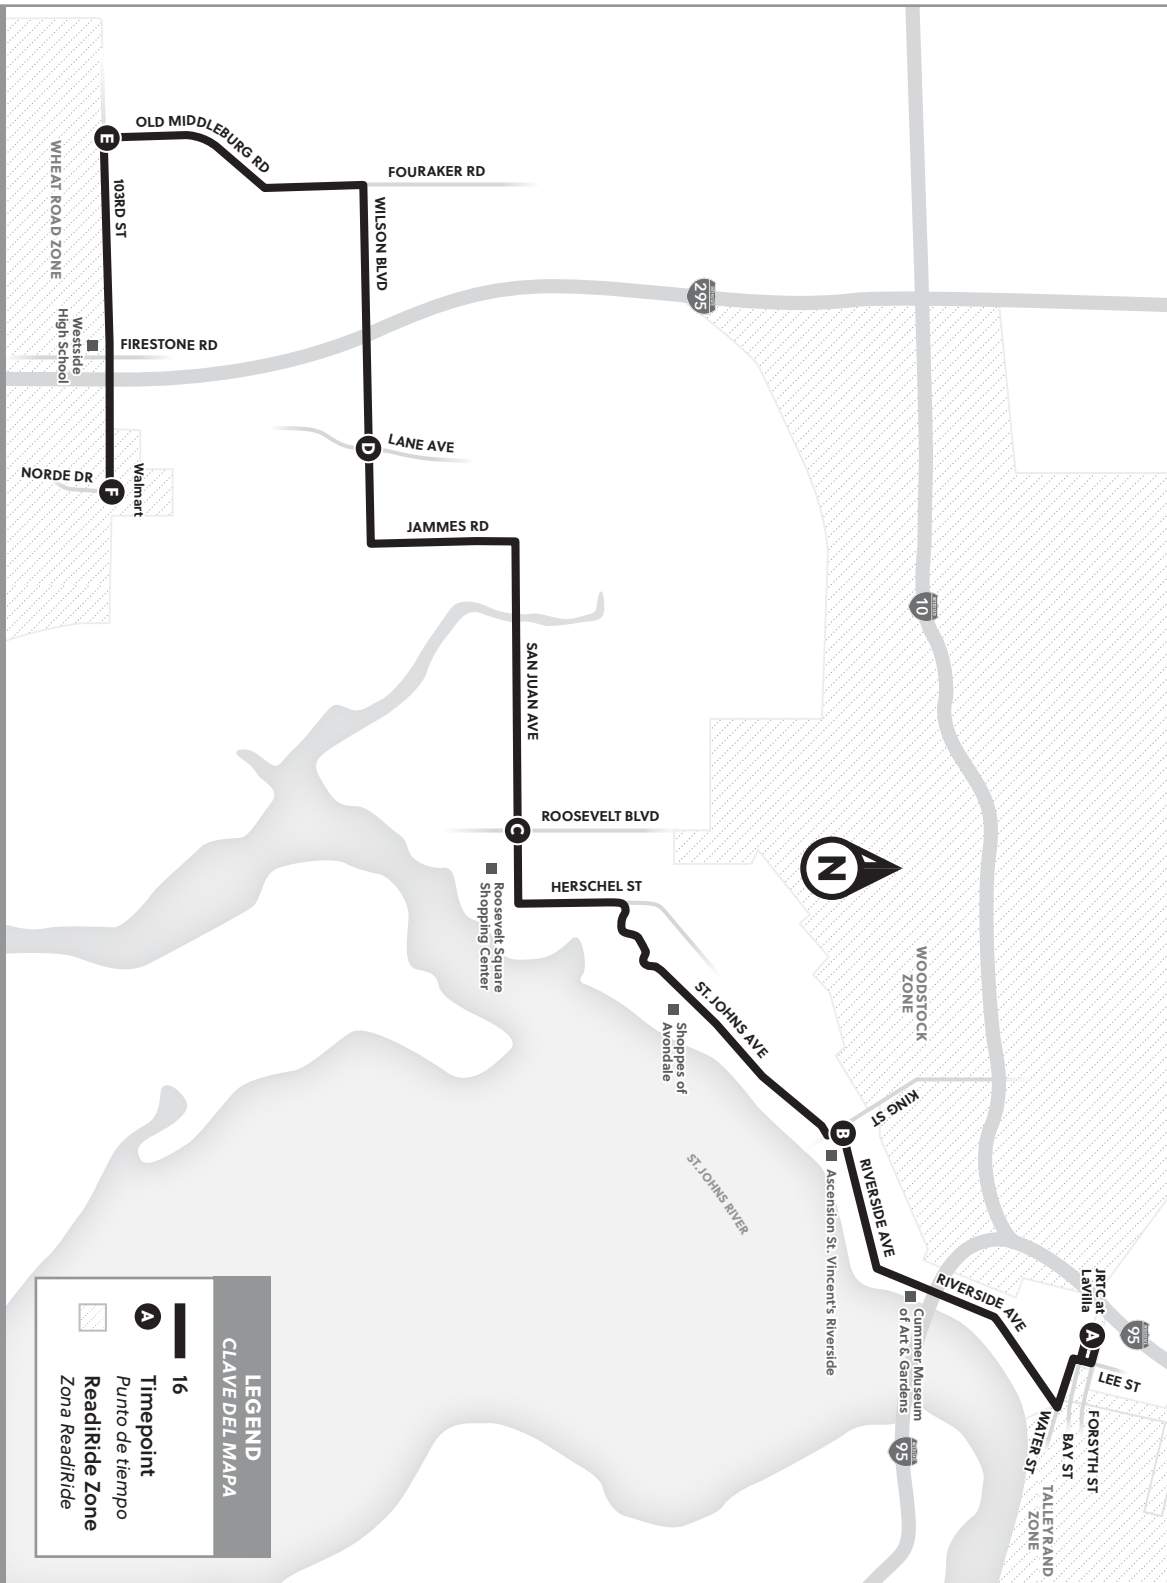

Letters on the map correspond to letters on the schedules. Las letras en el mapa corresponden a letras en los horarios.

Let Us Help You Dejanos Ayudarte

JTA Customer Service
JTA Servicio al Cliente

(904) 630-3100

JACKSONVILLE TRANSPORTATION AUTHORITY

Effective January 27, 2025 / A partir del 27 de enero de 2025

**Riverside /
Wilson**

16

Destinations
Destinos

- ▶ Ascension St. Vincent's Riverside
- ▶ Cummer Museum of Art & Gardens
- ▶ JRTC at LaVilla
- ▶ Roosevelt Square Shopping Center
- ▶ The Shoppes of Avondale
- ▶ Walmart
- ▶ Westside High School

NORTHBOUND – MONDAY TO FRIDAY		HACIA EL NORTE – DE LUNES A VIERNES																	
Service Number / Número de servicio		16	16	16	16	16	16	16	16	16	16	16	16	16	16	16	16	16	16
103rd & Walmart	F	4:46	5:45	6:45	7:45	8:45	9:45	10:45	11:45	12:45	1:45	2:45	3:45	4:45	5:45	6:45	7:45	8:46	9:46
Old Middleburg & 103rd	E	4:53	5:52	6:54	7:55	8:55	9:55	10:55	11:55	12:55	1:55	2:57	3:57	4:58	5:58	6:54	7:54	8:54	9:54
Wilson & Lane	D	5:04	6:02	7:05	8:07	9:05	10:05	11:05	12:05	1:05	2:06	3:09	4:09	5:10	6:08	7:04	8:04	9:03	10:03
San Juan & Roosevelt	C	5:15	6:16	7:19	8:21	9:19	10:19	11:17	12:18	1:18	2:19	3:21	4:21	5:22	6:21	7:17	8:15	9:13	10:13
Riverside Ave & King St	B	5:24	6:27	7:31	8:33	9:31	10:31	11:29	12:30	1:30	2:31	3:33	4:33	5:34	6:33	7:28	8:26	9:23	10:23
JRTC at LaVilla	A	5:35	6:42	7:45	8:47	9:45	10:45	11:43	12:44	1:44	2:45	3:47	4:47	5:48	6:47	7:42	8:40	9:36	10:36